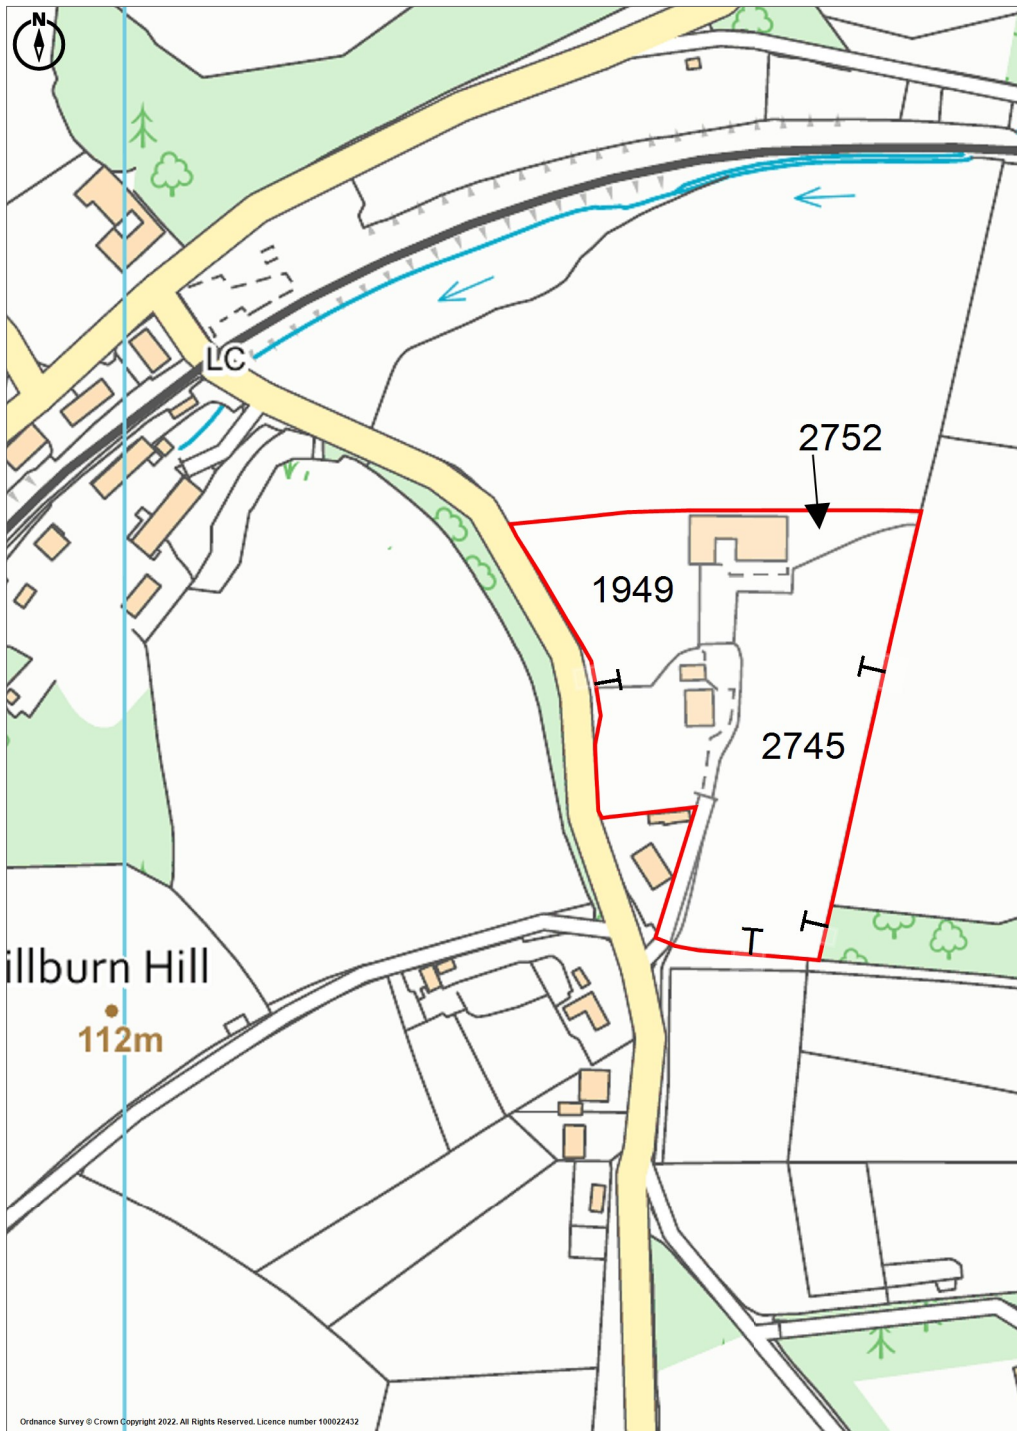

Braemar, How Mill, Carlisle, CA8 9JU

Promap

LANDMARK INFORMATION

Ordnance Survey Crown Copyright 2022. All rights reserved.

Licence number 100022432.

Plotted Scale - 1:3000. Paper Size - A4

R Ian Ritchie
Land Agents

Ian Ritchie Land Agents Ltd,
Shannondale, Newbiggin, Penrith, CA11 0HT
Tel: 07885 813 686 Email: ian@ianritchielandagents.co.uk
www.ianritchielandagents.co.uk