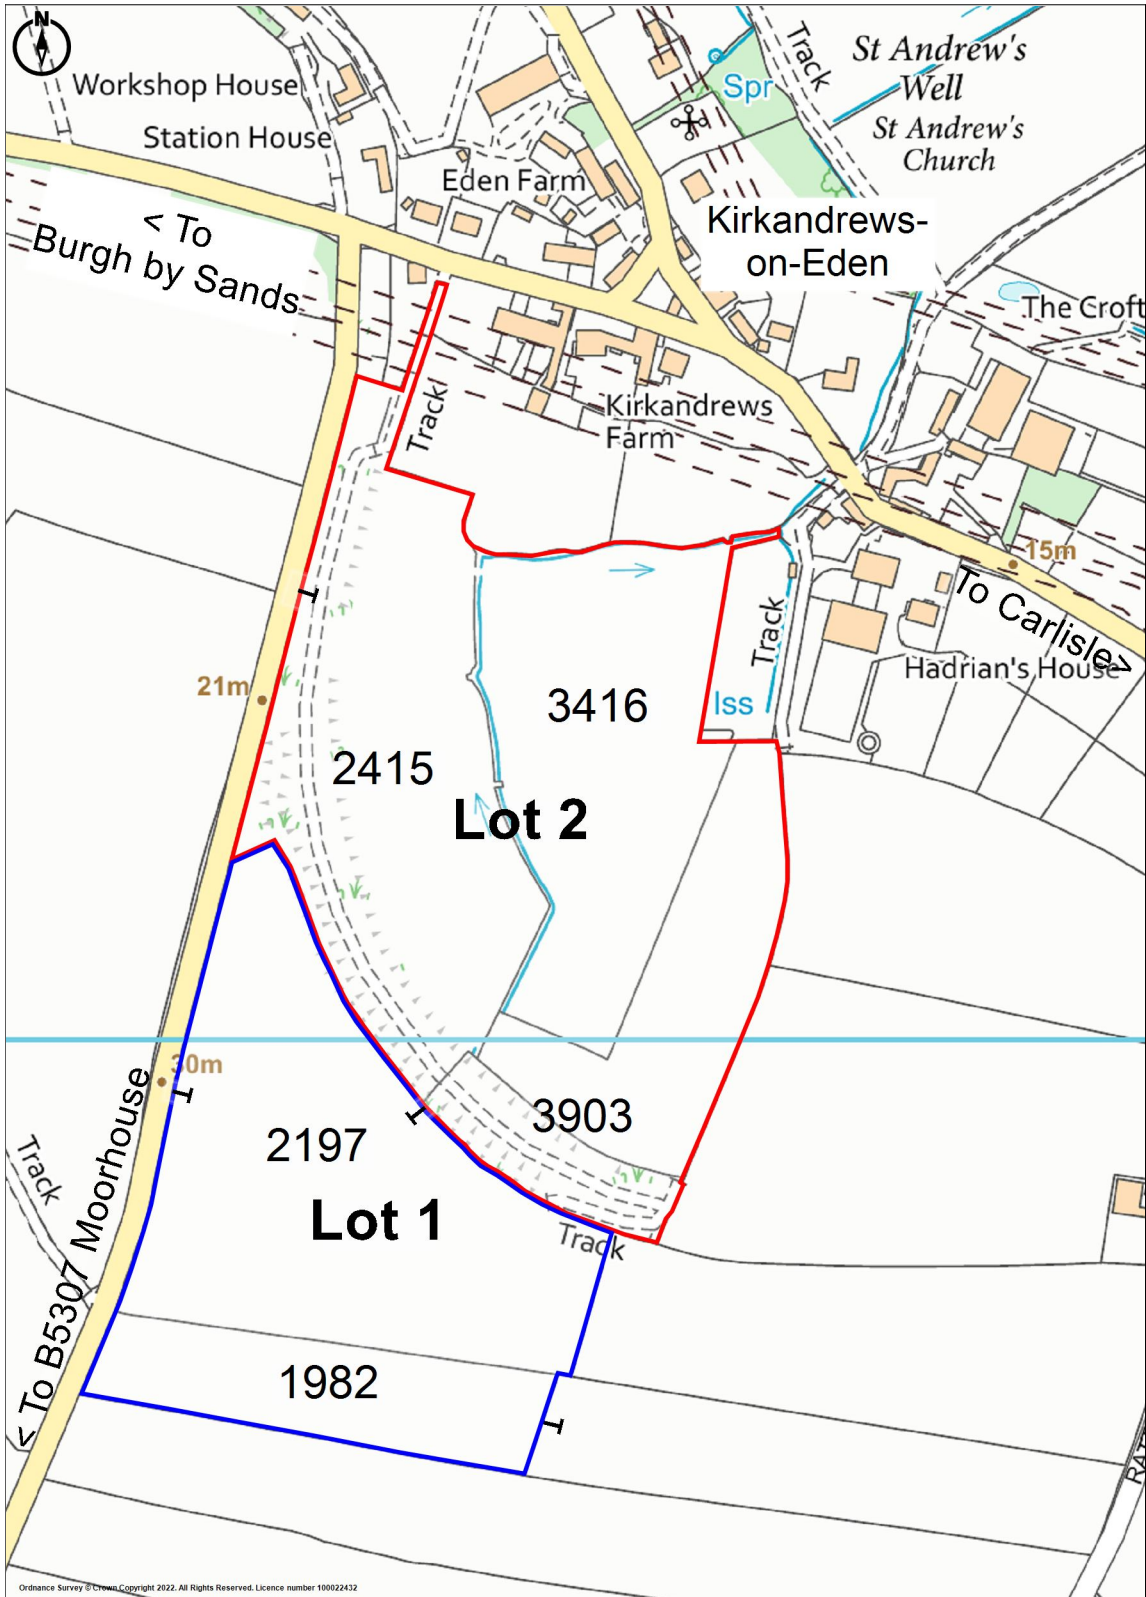

Land at Kirkandrews-on-Eden

Promap
LANDMARK INFORMATION

Ordnance Survey © Crown Copyright 2022. All Rights Reserved.
Licence number 100022432
Plotted Scale - 1:4000. Paper Size - A4

R Ian Ritchie
Land Agents

Ian Ritchie Land Agents Ltd
Shannondale, Newbiggin, Penrith, CA11 0HT
Tel: 07885 813 686 Email: ian@ianritchielandagents.co.uk
www.ianritchielandagents.co.uk