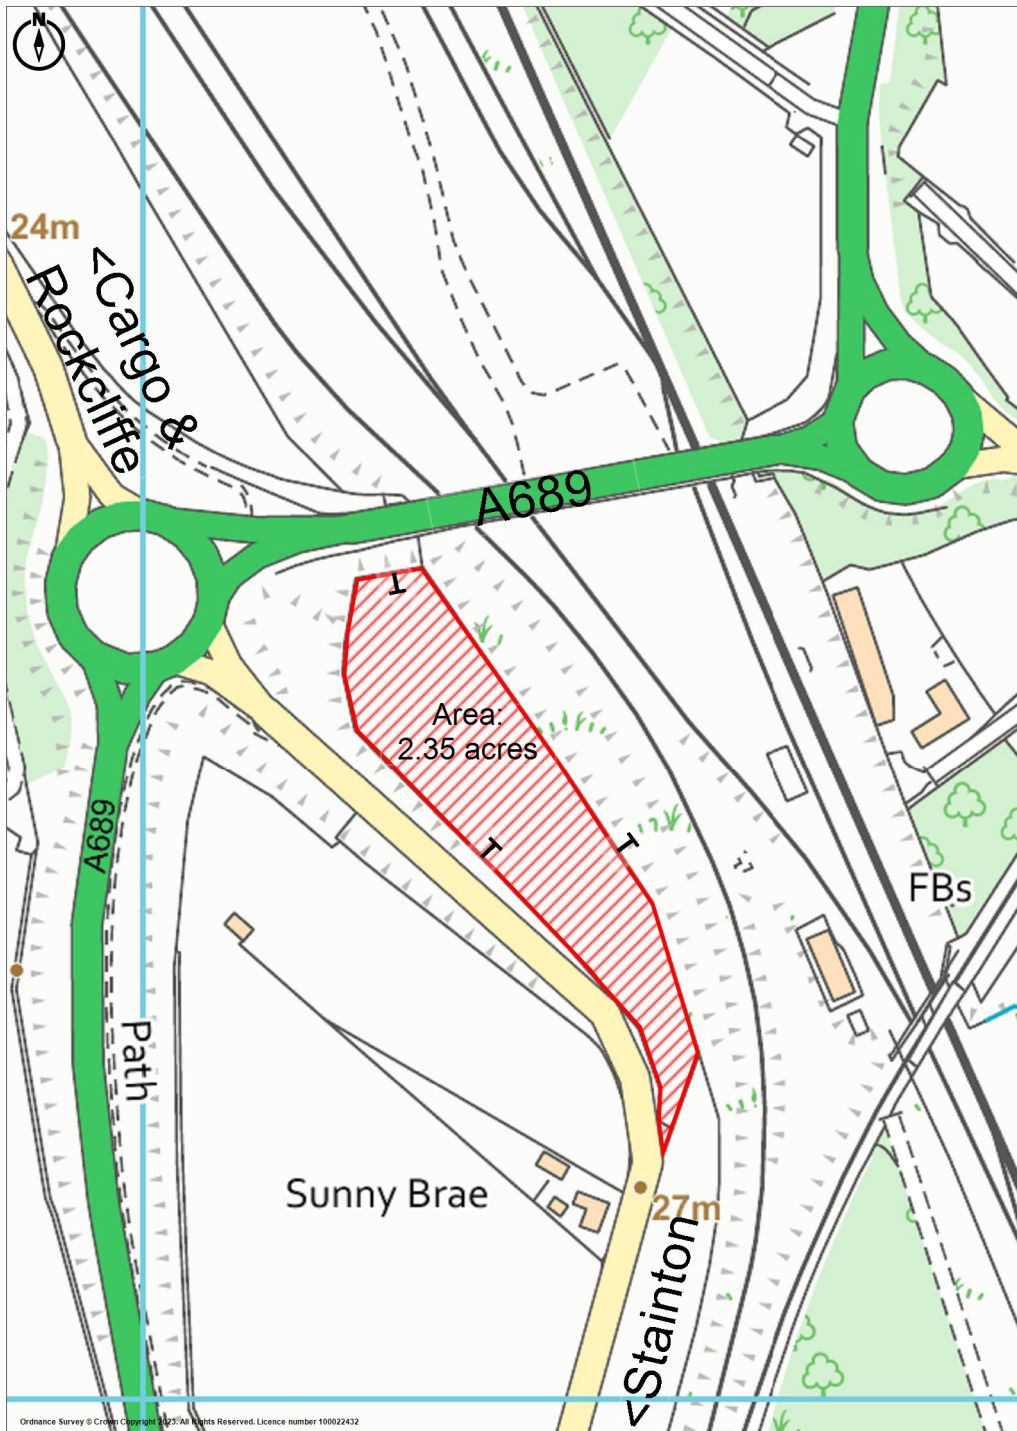

Land near Stainton, Carlisle, CA3 9QY

Promap

LANDMARK INFORMATION

Ordnance Survey Crown Copyright 2023. All rights reserved.

Licence number 100022432.

Plotted Scale - 1:3000. Paper Size - A4

R Ian Ritchie
Land Agents